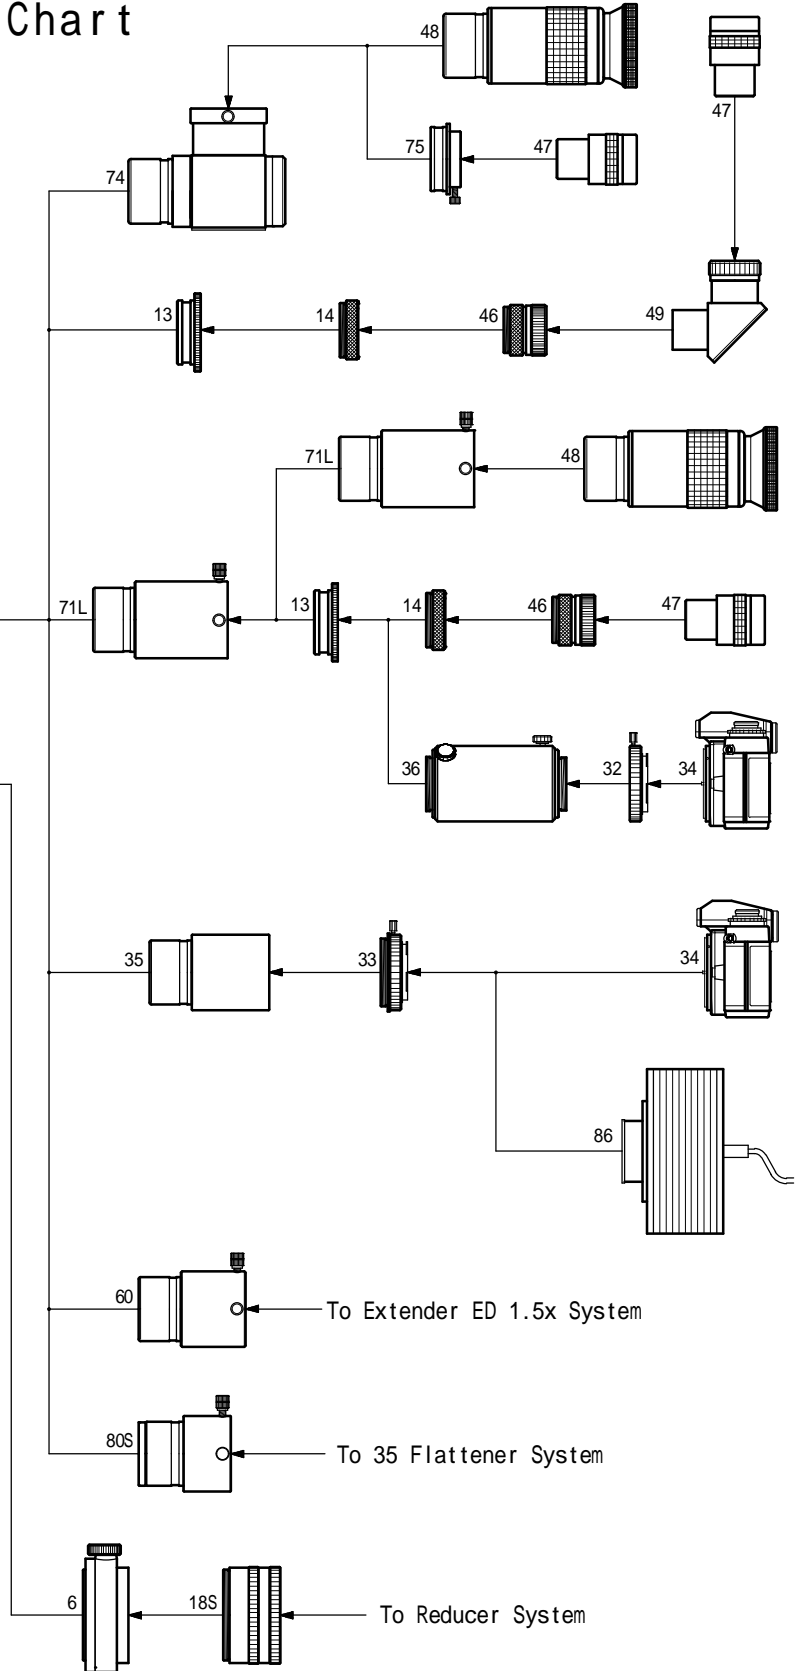

# TSA-120 Photo/Visual System Chart

- 6. CAA(TSA-102) [TKA23200]
- 13. 50.8 sleeve [TKP00113]
- 14. Coupling (S) [TKP00103]
- 18S. Reducer set [TKA31580S]

- 32. T-mount
- 33. Wide T-mount
- 34. 35mm SLR/DSLR camera
- 35. CA-35(50.8) [TKA31201]
- 36. TCA-4 [TKA31210]
- 46. Ocular adapter(31.7mm) [TKP00101]
- 47. Ocular(31.7mm)
- 48. Ocular(50.8mm)
- 49. Diagonal prism [TKA00541]
- 60. Extender TOA 1.6x [TKA31595]
- 68. Extender ED 1.5x [TKA37595]
- 70. Ocular adapter (50.8) [TKP27110]
- 71L.50.8 extension tube(L) [TKP31112]
- 74. Diagonal mirror [TKA00543]
- 75. Adapter(DW) [TKA00111]
- 80S.35 Flattener [TKA31582]
- 86. CCD camera

To Extender ED 1.5x System

To 35 Flattener System

To Reducer System